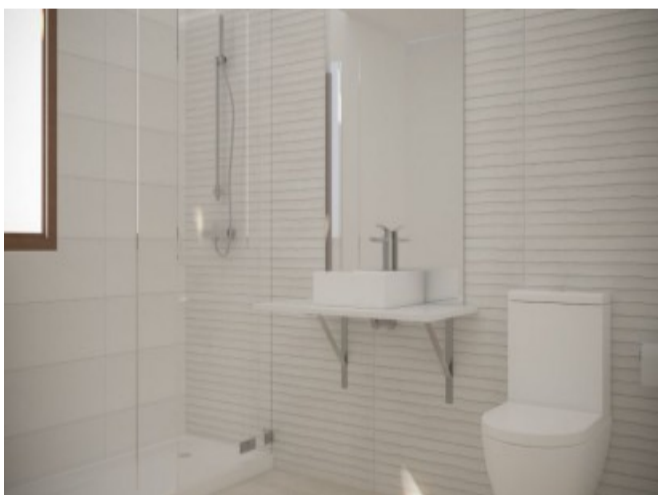

## Property Description

FIRST LINE BEACH RESIDENTIAL ECOLOGICi located in a privileged area, with spectacular views of La Manga del Mar Menor and its salt flats. Apartments with 2 or 3 bedrooms & 2 bathrooms, with panoramic Sea views, underground parking space, swimming pool and Garden communal Areas. Open-air gym, a running or cycling track as well as sand pits for playing volleyball and boles. The Spa is located on the eastern side of the urbanization and offers users fantastic views over the Salt Ponds. A natural open space designed for practising sports, relaxing and enjoying a healthy lifestyle, as well as for engaging in activities that encourage respect for and conservation of the natural setting in which it is located. Includes a bird watching hide, so you can enjoy the birdlife in the surroundings from a privileged location. Located a few minutes away from the charming fishing village of Cabo de Palos and less than 30 kilometres from the city of Cartagena. Well connected by the AP7 and the San Javier Airport. Distance to the Beach 0.100 km, to the Airport 16 km and Golf 7km.