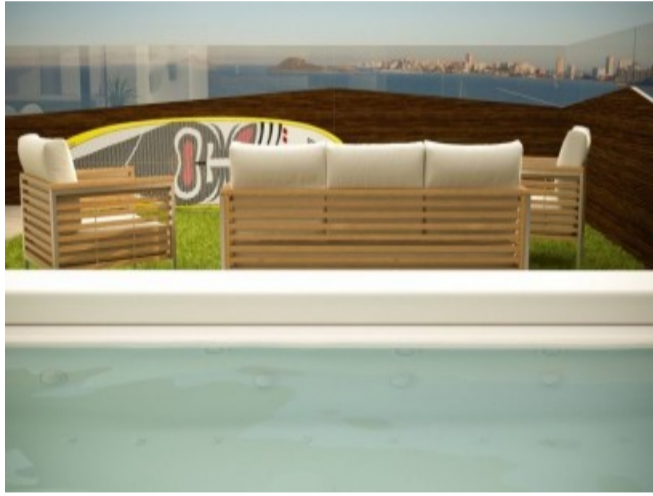

## Property Description

FIRST LINE BEACH RESIDENTIAL ECOLOGICi located in a privileged area, with spectacular views of La Manga del Mar Menor and its salt flats. Apartments with 2 or 3 bedrooms & 2 bathrooms, with panoramic Sea views, underground parking space, swimming pool and Garden communal Areas. Open-air gym, a running or cycling track as well as sand pits for playing volleyball and boles. The Spa is located on the eastern side of the urbanization and offers users fantastic views over the Salt Ponds. A natural open space designed for practising sports, relaxing and enjoying a healthy lifestyle, as well as for engaging in activities that encourage respect for and conservation of the natural setting in which it is located. Includes a bird watching hide, so you can enjoy the birdlife in the surroundings from a privileged location. Located a few minutes away from the charming fishing village of Cabo de Palos and less than 30 kilometres from the city of Cartagena. Well connected by the AP7 and the San Javier Airport. Distance to the Beach 0.100 km, to the Airport 16 km and Golf 7km.