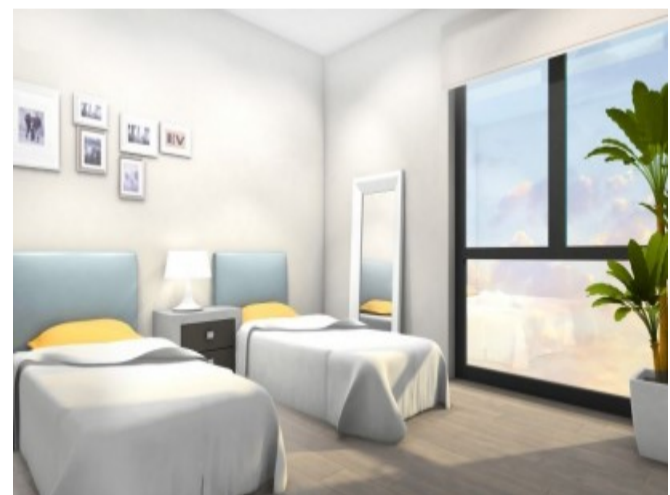

Avenida da Liberdade 67B, 5th Floor, 1250-140 Lisboa, Portugal Licence AMI - 14414 | APEMIP 5940

Property Description

3 Last 2 bedroom homes Located 350 meters from Playa del Cura (Torrevieja). The residential complex consists of 13 apartments with 1, 2 and 3 bedrooms. The Building consists of four floors. It has all the comforts such as swimming pool with salt water, sauna in the solarium. The 2-bedroom apartments have a total constructed area of 87.85m², with 2 bedrooms, 2 bathrooms, an open kitchen-living room of 21m², a terrace of 8 m². 2nd C: € 159,900 / 3rd C: € 169,900 / 3rd E: € 159,900 Included: Heated pool 9.5x3.5. Kitchen equipped with INDESIT or similar brand appliances. Finnish sauna. Pre-installation of air conditioning duct included in the price. Underfloor heating in the bathrooms. Aerothermal system for domestic hot water. Equipped bathroom with shower screens. Built-in wardrobes and lined with wood. Lighting included. Bicycle parking Excellent location, in the center of the city of Torrevieja, where you will enjoy 320 days of sunshine, 350 meters from the sea, a beautiful promenade and the port. Next to restaurants, cafes, bars and shops. Distance to the sea 350m, to the Golf 7 km, to the airport 39 km.