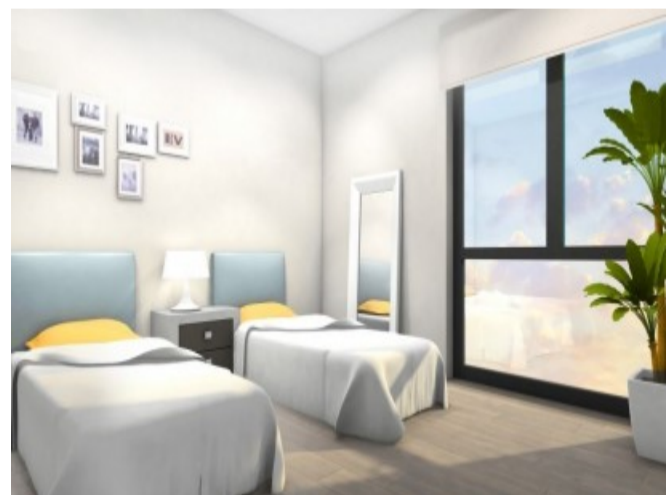

Avenida da Liberdade 67B, 5th Floor, 1250-140 Lisboa, Portugal Licence AMI - 14414 | APEMIP 5940

Property Description

3 Last 2 bedroom homes Located 350 meters from Playa del Cura (Torrevieja). The residential complex consists of 13 apartments with 1, 2 and 3 bedrooms. The Building consists of four floors. It has all the comforts such as swimming pool with salt water, sauna in the solarium. The 2-bedroom apartments have a total constructed area of 87.85m², with 2 bedrooms, 2 bathrooms, an open kitchen-living room of 21m², a terrace of 8 m². 2nd C: € 159,900 / 3rd C: € 169,900 / 3rd E: € 159,900 Included: Heated pool 9.5x3.5. Kitchen equipped with INDESIT or similar brand appliances. Finnish sauna. Pre-installation of air conditioning duct included in the price. Underfloor heating in the bathrooms. Aerothermal system for domestic hot water. Equipped bathroom with shower screens. Built-in wardrobes and lined with wood. Lighting included. Bicycle parking Excellent location, in the center of the city of Torrevieja, where you will enjoy 320 days of sunshine, 350 meters from the sea, a beautiful promenade and the port. Next to restaurants, cafes, bars and shops. Distance to the sea 350m, to the Golf 7 km, to the airport 39 km.