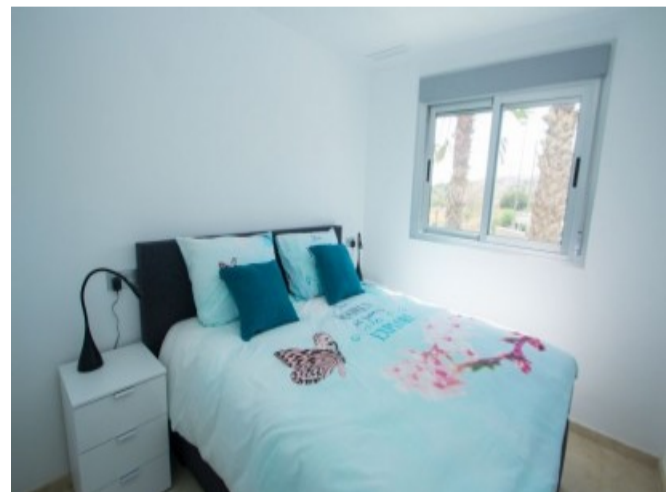

€110,000

Ref: ON-25061

Telephone: +351 213 471 603
Email: info@portugalhomes.com

Avenida da Liberdade 67B, 5th Floor, 1250-140 Lisboa, Portugal Licence AMI - 14414 | APEMIP 5940

Property Description

Superb apartments of NEW CONSTRUCTION between sea and golf! It remains to date 2 apartments in 1 bedroom, 1 bathroom of an area 50 m2 with a beautiful terrace of 14.5 m2 The residence is located in a quiet and safe area and is fully equipped (has all possible commodities). In the immediate surroundings you will find e.g. 4 beautiful golf courses, big shopping area (Zenia Boulevard), several beaches, supermarkets, bars and restaurants and so on. This is a luxury residence, all the apartments and houses are spacious and comfortable. The residence has a private parking garage and is equipped with lifts. A communal pool (big pool, children's pool and jacuzzi with hot water) will be installed in the complex. There will also be a children's playground and various green areas. In resume: the perfect place to come to rest and enjoy the area, to live in Spain. In the immediate surroundings there are 4 beautiful golf courses, shopping areas, beaches, supermarkets, bars and restaurants. Including: - Whitegoods in the kitchen (Hob, Oven, Washingmachine, Dishwasher, Microwave, Fridge) mark Balay or similar. - ACC by conduct, fully installed - Parking space in the underground garage