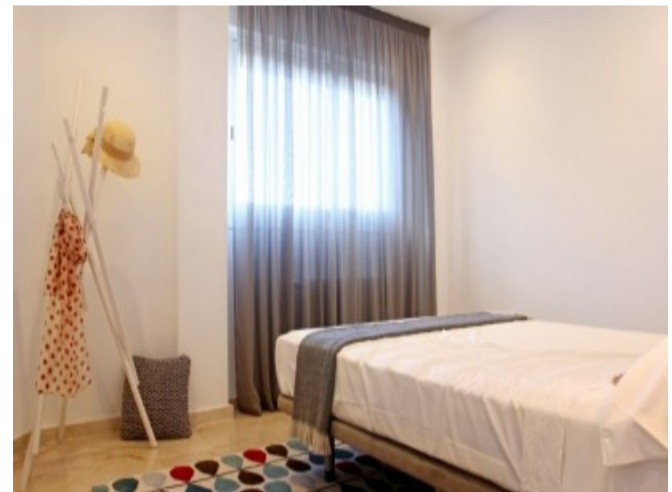

## Property Description

Residential full of light with large interior spaces, unique architecture and a natural environment with a panoramic view of the Mediterranean Sea and the skyline of Benidorm. A gated residential complex, with state-of-the-art architectural dwellings, independent from each other, where each has an exclusive design that makes them a unique piece. The houses stand out for their natural light and large interior spaces, with 4 bedrooms, 5 bathrooms, open kitchen, living and dining room, terrace, swimming pool, barbecue, closed garage and elevator. Included in the price: Set of Appliances formed by Fridge, Oven, Microwave, Hob, Extractor brand BALAY Pre-installation Air Conditioning for Split Alarm system It has a direct link to the motorway, 10 km from Benidorm, and 100 km from Valencia airport. The picturesque coastal village of Altea allows us to have all the services and leisure of a large city and, at the same time, enjoy a viewpoint open to nature and the intense blue of the Mediterranean Sea, immersed in a natural environment, which is also the perfect setting for a getaway, a relaxing holiday, or why not, to be lucky and make it our home.