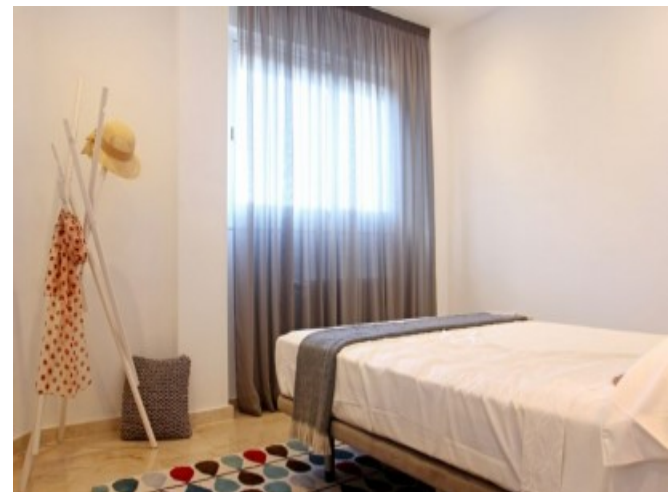

## Property Description

Residential full of light with large interior spaces, unique architecture and a natural environment with a panoramic view of the Mediterranean Sea and the skyline of Benidorm. A gated residential complex, with state-of-the-art architectural dwellings, independent from each other, where each has an exclusive design that makes them a unique piece. The houses stand out for their natural light and large interior spaces, with 4 bedrooms, 5 bathrooms, open kitchen, living and dining room, terrace, swimming pool, barbecue, closed garage and elevator. Included in the price: Set of Appliances formed by Fridge, Oven, Microwave, Hob, Extractor brand BALAY Pre-installation Air Conditioning for Split Alarm system It has a direct link to the motorway, 10 km from Benidorm, and 100 km from Valencia airport. The picturesque coastal village of Altea allows us to have all the services and leisure of a large city and, at the same time, enjoy a viewpoint open to nature and the intense blue of the Mediterranean Sea, immersed in a natural environment, which is also the perfect setting for a getaway, a relaxing holiday, or why not, to be lucky and make it our home.