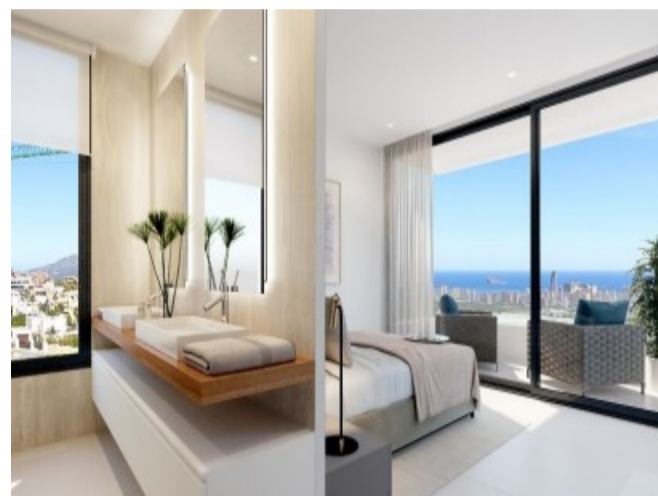

Gallery

Telephone: +351 213 471 603

Email: info@portugalhomes.com

Avenida da Liberdade 67B, 5th Floor, 1250-140 Lisboa, Portugal Licence AMI - 14414 | APEMIP 5940