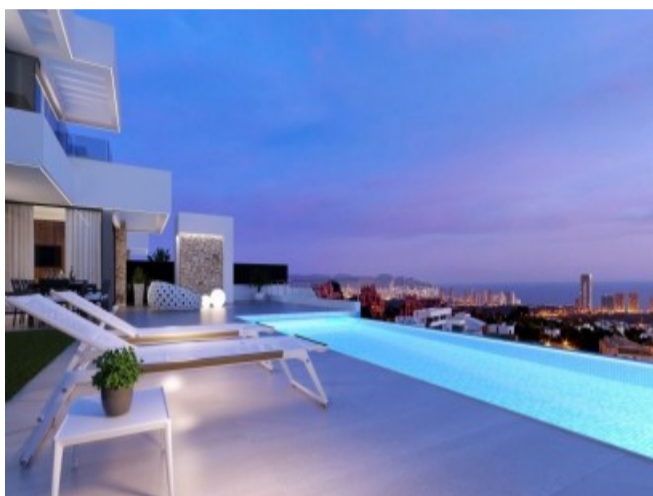

Gallery

Telephone: +351 213 471 603

Email: info@portugalhomes.com

Avenida da Liberdade 67B, 5th Floor, 1250-140 Lisboa, Portugal Licence AMI - 14414 | APEMIP 5940