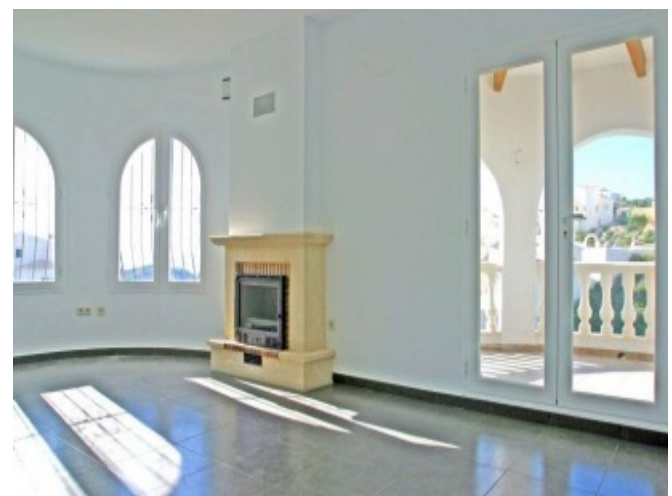

## Property Description

KEY READY villa built on a plot of 819m<sup>2</sup> with sea view from the porch. The villa has 2 bedrooms with fitted wardrobes and mosquito nets in windows, 1 bathroom, living-dining room with cassette fireplace, kitchen equipped with furniture and appliances, installation of solar panels for the production of domestic hot water using thermal solar energy, alarm system, etc. A brand new villa with sea views. Include in the villa: Private plot and fenced, Garden, Swimming pool, Parking, Decoration project with technical lighting, Heating by underfloor heating, Preinstallation Ducted air conditioning, Kitchen equipped with appliances: Integrated combined refrigerator, Independent multi-function oven with timer, Independent Touchcontrol hob, Decorative hood, Microwave for free installation Homes that enjoy all the services that a consolidated urbanization such as the Cumbre del Sol offers, with a shopping area with supermarket, hairdresser, pharmacy, bars and restaurants, Lady Elizabeth Junior School and a diverse range of sports with tennis and paddle courts, hiking trails, horse riding centre, beach and bays with beach bars.