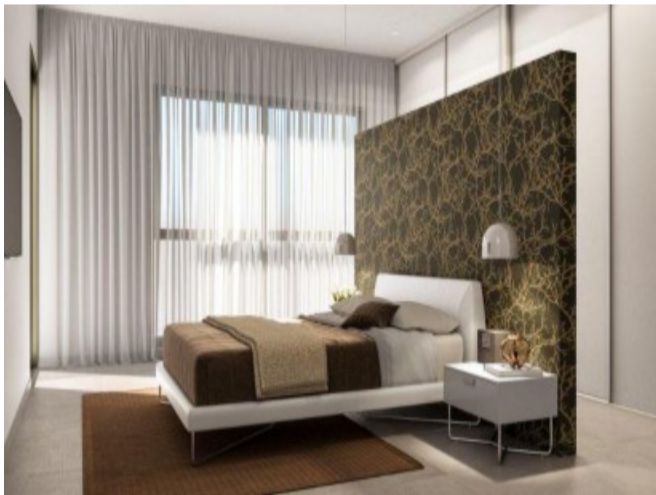

## Property Description

New project of 14 Villas located in one of the best areas of Orihuela Costa, Punta Prima! The villas of an area of 150m<sup>2</sup> are built on plots from 176m<sup>2</sup> to 259m<sup>2</sup>, and consist of: Ground floor: a porch of 7m<sup>2</sup>, a living-kitchen-dining room of 34m<sup>2</sup>, 1 bedroom and 1 bathroom, 1 lavader. First Floor: 2 bedrooms, 1 bathroom and 1 bedroom en suite with its private bathroom and private access to a terrace of 9.50m<sup>2</sup> Solarium of 43.50m<sup>2</sup> All dwellings are designed to take advantage of all available space, the orientation of the dwellings provides natural light throughout the day. They have private pool and area landscaped Included in the price: underfloor heating in the bathrooms This residential is located in Punta Prima, one of the most famous coastal areas of the Alicante coast. On its beaches there are clear and calm waters, with rocky coves and sandy beaches. In Punta Prima the offer of leisure is endless, bars and restaurants in front line for the most desired enjoyment of those who decide this place for vacations periods or live during the rest of the year.