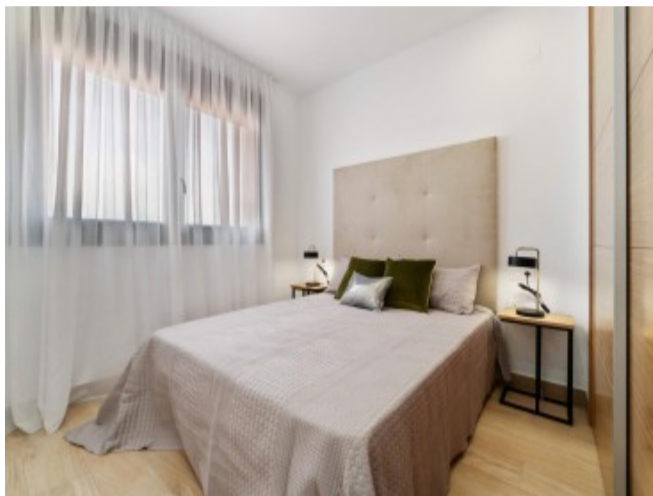

Gallery

Telephone: +351 213 471 603

Email: info@portugalhomes.com

Avenida da Liberdade 67B, 5th Floor, 1250-140 Lisboa, Portugal Licence AMI - 14414 | APEMIP 5940