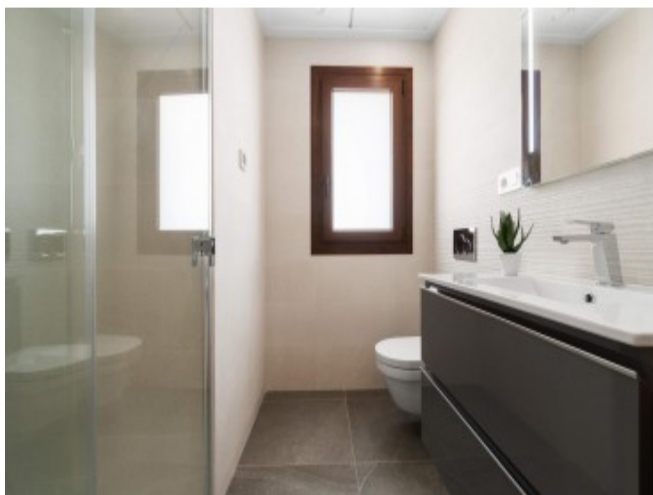

Gallery

Telephone: +351 213 471 603

Email: info@portugalhomes.com

Avenida da Liberdade 67B, 5th Floor, 1250-140 Lisboa, Portugal Licence AMI - 14414 | APEMIP 5940