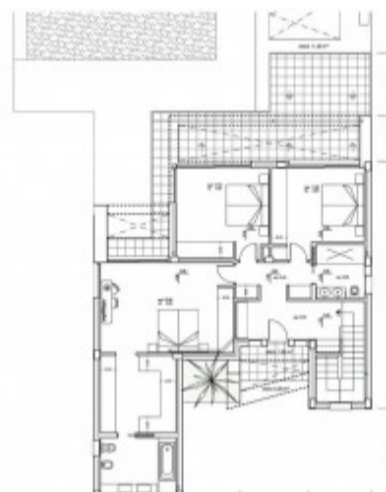

Property Description

Modern new built villa in Calpe 1600 m to the beach Project of a beautiful villa, finished with materials of the highest quality, located in a privileged location in beautiful Calpe. The main floor is designed around the beautiful terrace with pool so that all spaces face it: the living and dining room that are connected to the open plan equipped kitchen with cooking island, the master bedroom with dressing room and ensuite bathroom. On the first floor there are three bedrooms with built-in wardrobes and two additional bathrooms. There is parking space on the plot. EXTRAS: alarm, automatic irrigation system, arothermal installation for hot water and underfloor heating, air conditioning, automatic ventilation system, solar panels, fully equipped bathrooms and kitchen, laundry room with washing machine, built-in wardrobes, electric shutters, pre-installation of exterior alarm and security cameras, automatic gates.

Telephone: +351 213 471 603

Email: info@portugalhomes.com

Avenida da Liberdade 67B, 5th Floor, 1250-140 Lisboa, Portugal Licence AMI - 14414 | APEMIP 5940