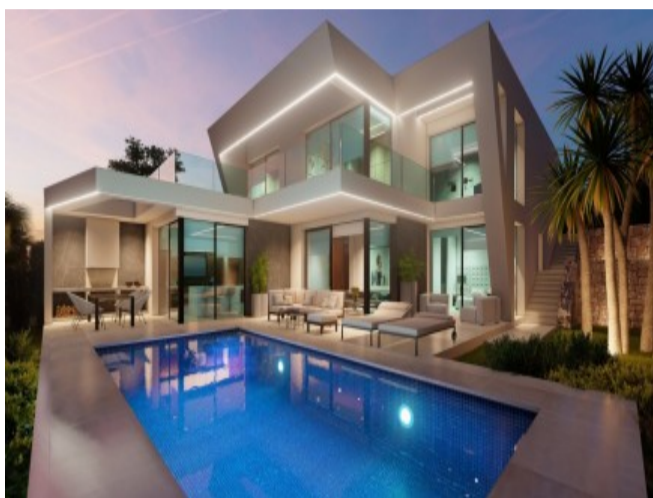

Property Description

Modern new built villa in Calpe 1600 m to the beach Project of a beautiful villa, finished with materials of the highest quality, located in a privileged location in beautiful Calpe. The main floor is designed around the beautiful terrace with pool so that all spaces face it: the living and dining room that are connected to the open plan equipped kitchen with cooking island, the master bedroom with dressing room and ensuite bathroom. On the first floor there are three bedrooms with built-in wardrobes and two additional bathrooms. There is parking space on the plot. EXTRAS: alarm, automatic irrigation system, arothermal installation for hot water and underfloor heating, air conditioning, automatic ventilation system, solar panels, fully equipped bathrooms and kitchen, laundry room with washing machine, built-in wardrobes, electric shutters, pre-installation of exterior alarm and security cameras, automatic gates.

Telephone: +351 213 471 603

Email: info@portugalhomes.com

Avenida da Liberdade 67B, 5th Floor, 1250-140 Lisboa, Portugal Licence AMI - 14414 | APEMIP 5940