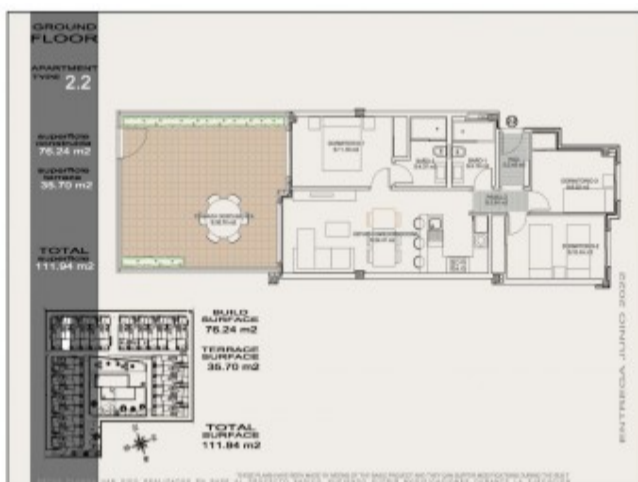

Gallery

Telephone: +351 213 471 603

Email: info@portugalhomes.com

Avenida da Liberdade 67B, 5th Floor, 1250-140 Lisboa, Portugal Licence AMI - 14414 | APEMIP 5940