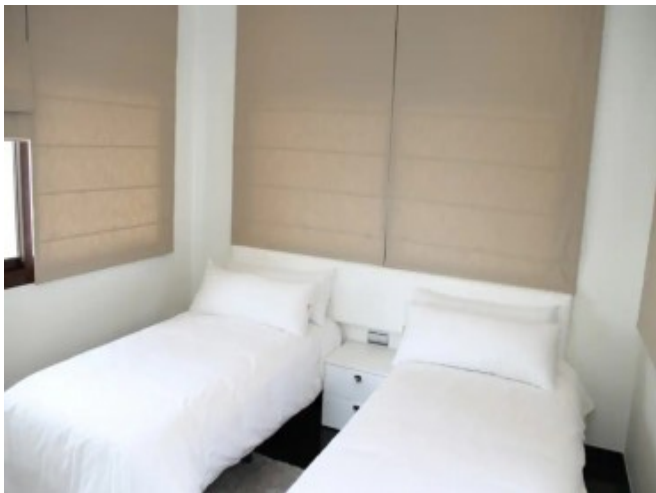

Telephone: +351 213 471 603
Email: info@portugalhomes.com

Avenida da Liberdade 67B, 5th Floor, 1250-140 Lisboa, Portugal Licence AMI - 14414 | APEMIP 5940

Property Description

Situated in the newly built luxurious beachside development next to the Kempinski Hotel and the fashionable Laguna Village, between the internationally known Puerto Banús in Marbella and Estepona called the New Golden Mile, with a boardwalk that will connect you to Estepona in a few minutes walk, where you will find all kind of amenities and leisure areas, and 5 minutes drive to the nearest Golf course. This privileged and quiet Urbanization offers illuminated tropical gardens and 2 outdoor swimming pools for adults and children, with leisure areas where you can find a heated indoor pool, Gym, Spa, covered paddle court with glass walls and indoor space for social activities as well as direct and exclusive access to the beach make the apartment an ideal solution for first residence as well as to enjoy a second holiday residence with unique landscape and fantastic rental potential. The access to the complex is controlled at all times by a security booth. Private parking and storage room included.