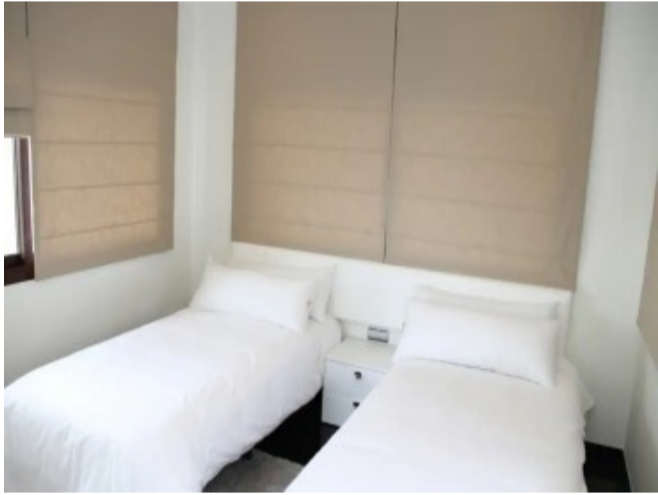

Telephone: +351 213 471 603
Email: info@portugalhomes.com

Avenida da Liberdade 67B, 5th Floor, 1250-140 Lisboa, Portugal Licence AMI - 14414 | APEMIP 5940

Property Description

Situated in the newly built luxurious beachside development next to the Kempinski Hotel and the fashionable Laguna Village, between the internationally known Puerto Banús in Marbella and Estepona called the New Golden Mile, with a boardwalk that will connect you to Estepona in a few minutes walk, where you will find all kind of amenities and leisure areas, and 5 minutes drive to the nearest Golf course. This privileged and quiet Urbanization offers illuminated tropical gardens and 2 outdoor swimming pools for adults and children, with leisure areas where you can find a heated indoor pool, Gym, Spa, covered paddle court with glass walls and indoor space for social activities as well as direct and exclusive access to the beach make the apartment an ideal solution for first residence as well as to enjoy a second holiday residence with unique landscape and fantastic rental potential. The access to the complex is controlled at all times by a security booth. Private parking and storage room included.