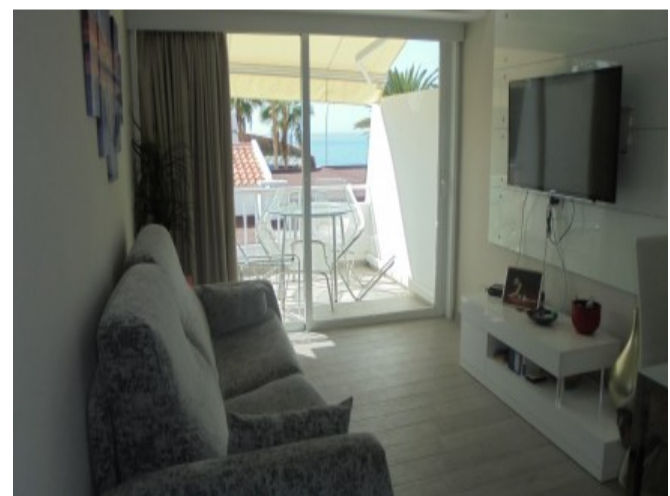

2 Bed Property For Residential in Tenerife

€290,000

San Eugenio

Ref: C1947

- various terraces
- electricity
- fitted kitchen
- first line beach
- community garden
- shower room
- lounge dining area
- sunny terraces
- water
- newly fitted bathroom
- close to all amenities

Telephone: +351 213 471 603

Email: info@portugalhomes.com

Avenida da Liberdade 67B, 5th Floor, 1250-140 Lisboa, Portugal Licence AMI - 14414 | APEMIP 5940

Property Description

Refurbished two bedroomed bungalow in Club Atlantis in San Eugenio. The property is located on two floors: as you enter the bungalow, there are a few steps which lead to the large American-style kitchen, living-dining area and onto the sunny balcony with a sea view. On this floor there is a toilet. The bedrooms and the bathroom are accessed via steps (about ten). There is a large shower room, a double bedroom which leads onto the main bedroom and onto a small private patio. Sold furnished. Community fees 100 euros per month.

Property Features

various terraces	community garden	water
electricity	shower room	newly fitted bathroom
fitted kitchen	lounge dining area	close to all amenities
first line beach	sunny terraces	close to shops
close to the sea	near beach	near transport
quality residence	stylish accommodation	refurbished
well presented	sought after area	close to port
communal pool	gated complex	heated outdoor pool
close to restaurants	internet possible	telephone possible
separate WC	open plan kitchen	freehold
modern	full escritura	sea views
close to medical facilities	furnished	fitted wardrobes
coastal		