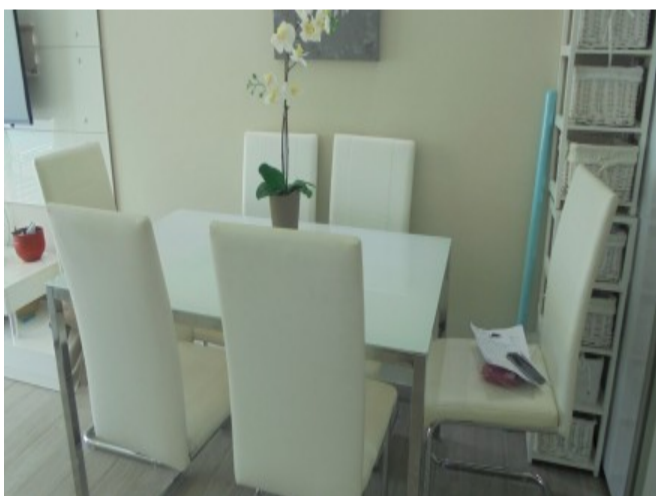

Telephone: +351 213 471 603

Email: info@portugalhomes.com

Avenida da Liberdade 67B, 5th Floor, 1250-140 Lisboa, Portugal Licence AMI - 14414 | APEMIP 5940

Property Description

Refurbished two bedroomed bungalow in Club Atlantis in San Eugenio. The property is located on two floors: as you enter the bungalow, there are a few steps which lead to the large American-style kitchen, living-dining area and onto the sunny balcony with a sea view. On this floor there is a toilet. The bedrooms and the bathroom are accessed via steps (about ten). There is a large shower room, a double bedroom which leads onto the main bedroom and onto a small private patio. Sold furnished. Community fees 100 euros per month.

Property Features

various terraces	community garden	water
electricity	shower room	newly fitted bathroom
fitted kitchen	lounge dining area	close to all amenities
first line beach	sunny terraces	close to shops
close to the sea	near beach	near transport
quality residence	stylish accommodation	refurbished
well presented	sought after area	close to port
communal pool	gated complex	heated outdoor pool
close to restaurants	internet possible	telephone possible
separate WC	open plan kitchen	freehold
modern	full escritura	sea views
close to medical facilities	furnished	fitted wardrobes
coastal		