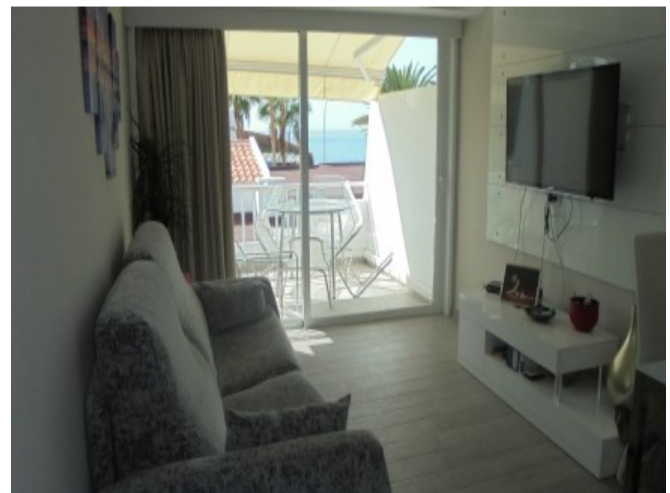

2 Bed Property For Residential in Tenerife

€290,000

San Eugenio

Ref: C1947

- various terraces
- electricity
- fitted kitchen
- first line beach
- community garden
- shower room
- lounge dining area
- sunny terraces
- water
- newly fitted bathroom
- close to all amenities

Telephone: +351 213 471 603

Email: info@portugalhomes.com

Avenida da Liberdade 67B, 5th Floor, 1250-140 Lisboa, Portugal Licence AMI - 14414 | APEMIP 5940

Property Description

Refurbished two bedroomed bungalow in Club Atlantis in San Eugenio. The property is located on two floors: as you enter the bungalow, there are a few steps which lead to the large American-style kitchen, living-dining area and onto the sunny balcony with a sea view. On this floor there is a toilet. The bedrooms and the bathroom are accessed via steps (about ten). There is a large shower room, a double bedroom which leads onto the main bedroom and onto a small private patio. Sold furnished. Community fees 100 euros per month.

Property Features

various terraces	community garden	water
electricity	shower room	newly fitted bathroom
fitted kitchen	lounge dining area	close to all amenities
first line beach	sunny terraces	close to shops
close to the sea	near beach	near transport
quality residence	stylish accommodation	refurbished
well presented	sought after area	close to port
communal pool	gated complex	heated outdoor pool
close to restaurants	internet possible	telephone possible
separate WC	open plan kitchen	freehold
modern	full escritura	sea views
close to medical facilities	furnished	fitted wardrobes
coastal		