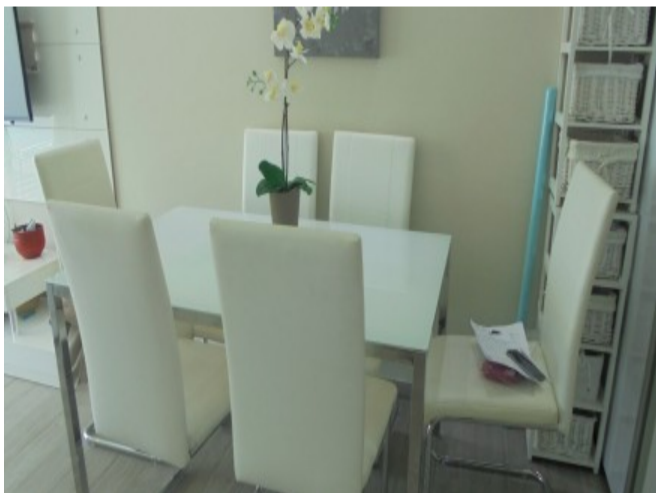

Telephone: +351 213 471 603

Email: info@portugalhomes.com

Avenida da Liberdade 67B, 5th Floor, 1250-140 Lisboa, Portugal Licence AMI - 14414 | APEMIP 5940

Property Description

Refurbished two bedroomed bungalow in Club Atlantis in San Eugenio. The property is located on two floors: as you enter the bungalow, there are a few steps which lead to the large American-style kitchen, living-dining area and onto the sunny balcony with a sea view. On this floor there is a toilet. The bedrooms and the bathroom are accessed via steps (about ten). There is a large shower room, a double bedroom which leads onto the main bedroom and onto a small private patio. Sold furnished. Community fees 100 euros per month.

Property Features

various terraces	community garden	water
electricity	shower room	newly fitted bathroom
fitted kitchen	lounge dining area	close to all amenities
first line beach	sunny terraces	close to shops
close to the sea	near beach	near transport
quality residence	stylish accommodation	refurbished
well presented	sought after area	close to port
communal pool	gated complex	heated outdoor pool
close to restaurants	internet possible	telephone possible
separate WC	open plan kitchen	freehold
modern	full escritura	sea views
close to medical facilities	furnished	fitted wardrobes
coastal		