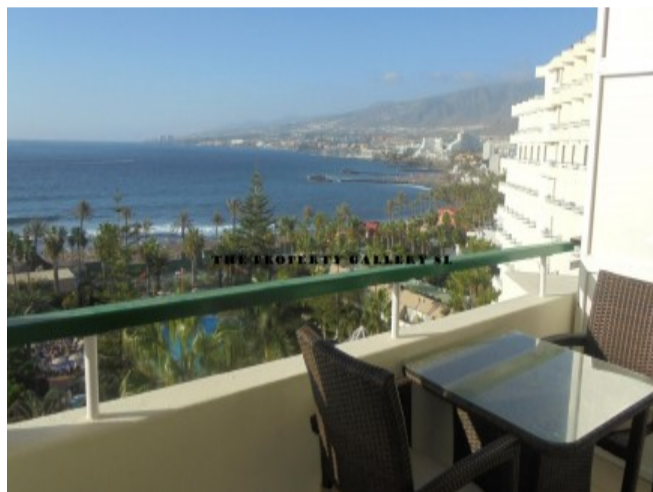

Telephone: +351 213 471 603

Email: info@portugalhomes.com

Avenida da Liberdade 67B, 5th Floor, 1250-140 Lisboa, Portugal Licence AMI - 14414 | APEMIP 5940

Property Description

The apartment is situated in the corner giving access to a very large terrace (which only this apartment has access to). The property comprises two large bedrooms with doors onto the terrace with panoramic sea views, a bathroom with shower, living-dining room with doors leading onto the balcony with views to the mountains, La Gomera and the hotel pools and gardens. There is a small kitchenette in the apartment. The property has access to the hotel facilities which include a heated swimming pool.

Property Features

good rental potential	fitted wardrobes	lift
24 hour reception	heated outdoor pool	communal pool
terrace	subtropical gardens	community garden
water	electricity	shower room
kitchenette	furnished	first line beach
exclusive development	sought after area	close to shops
close to the sea	near transport	central
access to beach	quality residence	good condition
lounge dining area	close to all amenities	fitted bathroom
mountain views	garden & pool views	close to restaurants
internet possible	telephone possible	freehold
coastal	traditional features	sea views
close to medical facilities	countryside views	