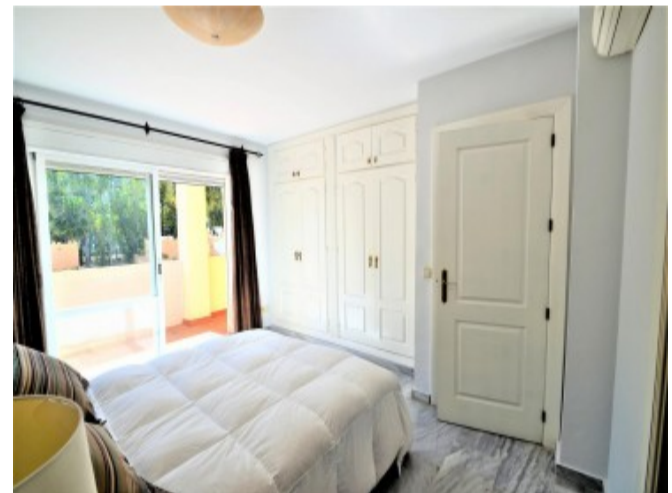

Telephone: +351 213 471 603
Email: info@portugalhomes.com

Avenida da Liberdade 67B, 5th Floor, 1250-140 Lisboa, Portugal Licence AMI - 14414 | APEMIP 5940

Property Description

BEAUTIFUL PENTHOUSE-DUPLEX WITH SWIMMINGPOOL, on 1st Floor, with terrace and 2 very sunny balconies throughout the day thanks to its South orientation, duplex with lots of natural light, views to Swimmingpool, Garden and Sierra de Estepona, and partial views to the Mediterranean Sea. Located in a quiet and well maintained urbanization, 50 meters away from the beach, 10 minutes walk from Estepona Downtown and 15 minutes by car from the famous Puerto Banus, places where you will find all kinds of leisure areas, restaurants and shops. Garage Included. IT MUST BE VISITED!.