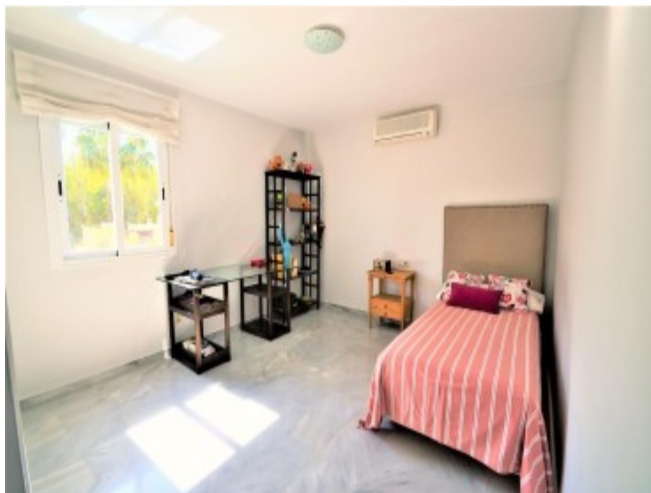

Telephone: +351 213 471 603
Email: info@portugalhomes.com

Avenida da Liberdade 67B, 5th Floor, 1250-140 Lisboa, Portugal Licence AMI - 14414 | APEMIP 5940

Property Description

BEAUTIFUL PENTHOUSE-DUPLEX WITH SWIMMINGPOOL, on 1st Floor, with terrace and 2 very sunny balconies throughout the day thanks to its South orientation, duplex with lots of natural light, views to Swimmingpool, Garden and Sierra de Estepona, and partial views to the Mediterranean Sea. Located in a quiet and well maintained urbanization, 50 meters away from the beach, 10 minutes walk from Estepona Downtown and 15 minutes by car from the famous Puerto Banus, places where you will find all kinds of leisure areas, restaurants and shops. Garage Included. IT MUST BE VISITED!.