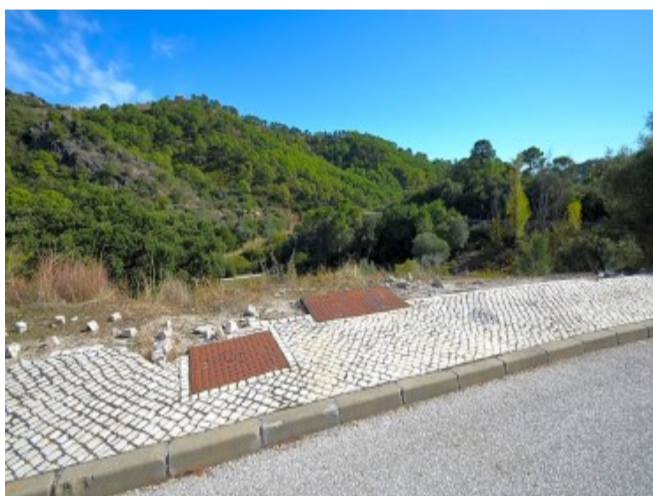

Property Description

PLOT OF LAND with a surface of 3.250m² with a building area of 397m². Located in the BENAHAVIS area, in the prestigious urbanization of MONTEMAYOR, south facing, with panoramic views over the mountain. Only 20 minutes driving from magnificent beaches. and the attractive Puerto Banus where you will find all kind of ammenities and leisure areas. Situated in a urbanization with all supplies and building permits. This luxury area offer differents golf courses in a few minutes driving. EXCELLENT OPPORTUNITY!! Must be seen!!