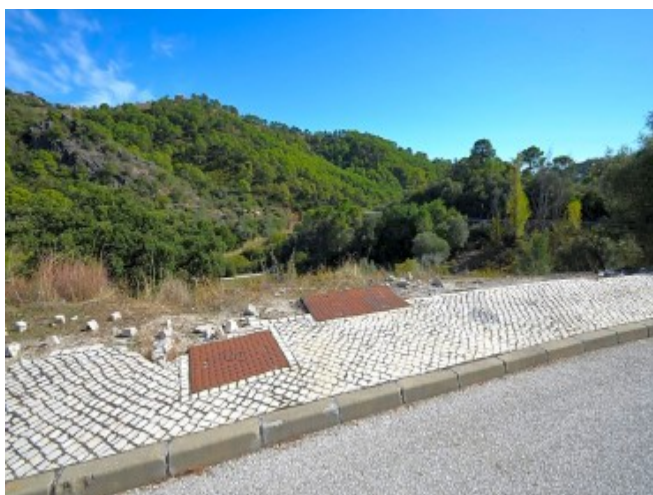

Property Description

PLOT OF LAND with a surface of 3.250m² with a building area of 397m². Located in the BENAHAVIS area, in the prestigious urbanization of MONTEMAYOR, south facing, with panoramic views over the mountain. Only 20 minutes driving from magnificent beaches. and the attractive Puerto Banus where you will find all kind of ammenities and leisure areas. Situated in a urbanization with all supplies and building permits. This luxury area offer differents golf courses in a few minutes driving. EXCELLENT OPPORTUNITY!! Must be seen!!