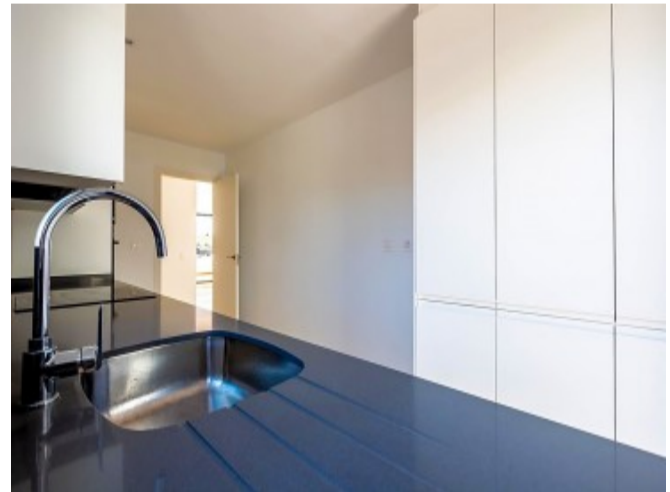

Telephone: +351 213 471 603

Email: info@portugalhomes.com

Avenida da Liberdade 67B, 5th Floor, 1250-140 Lisboa, Portugal Licence AMI - 14414 | APEMIP 5940

Property Description

Exclusive PENTHOUSE APARTMENT located in Bahia de Casares, surrounded by one of the most prestigious golf courses of the Costa del Sol, with AMAZING VIEWS OVER THE SEA AND GOLF COURSES from its LARGE TERRACES south west facing. Walking distance to the marvellous beaches of Casares Playa, 10 minutes quiet walk to the commercial area of Sabinillas, and Puerto de la Duquesa. Only 20 minutes away from Gibraltar airport and 50 minutes from Malaga International airport. This property is within a private residential complex, equipped with 24h security cameras, 2 swimming pools, gardens, viewpoints, and indoor and outdoor gym. Built with LUXURY QUALITIES, kitchens furnished with home appliances included, air conditioning (cold-heat) fully installed with remote control, marble floors, and first level stoneware, fully fitted wardrobes, security door and community internet. Parking and storage room, which you can access directly from the lift, are included in the price. Great investment opportunity. Must be seen!