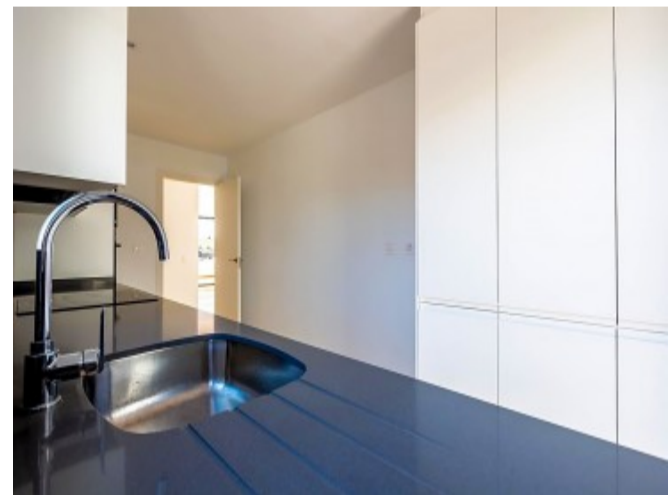

Telephone: +351 213 471 603

Email: info@portugalhomes.com

Avenida da Liberdade 67B, 5th Floor, 1250-140 Lisboa, Portugal Licence AMI - 14414 | APEMIP 5940

Property Description

Exclusive PENTHOUSE APARTMENT located in Bahia de Casares, surrounded by one of the most prestigious golf courses of the Costa del Sol, with AMAZING VIEWS OVER THE SEA AND GOLF COURSES from its LARGE TERRACES south west facing. Walking distance to the marvellous beaches of Casares Playa, 10 minutes quiet walk to the commercial area of Sabinillas, and Puerto de la Duquesa. Only 20 minutes away from Gibraltar airport and 50 minutes from Malaga International airport. This property is within a private residential complex, equipped with 24h security cameras, 2 swimming pools, gardens, viewpoints, and indoor and outdoor gym. Built with LUXURY QUALITIES, kitchens furnished with home appliances included, air conditioning (cold-heat) fully installed with remote control, marble floors, and first level stoneware, fully fitted wardrobes, security door and community internet. Parking and storage room, which you can access directly from the lift, are included in the price. Great investment opportunity. Must be seen!