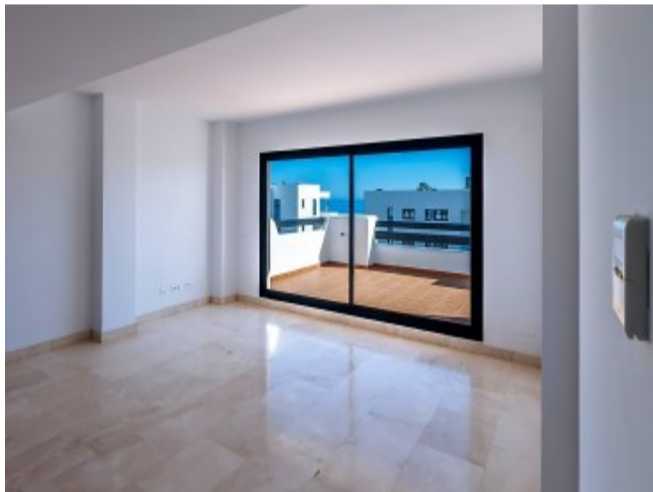

Property Description

Exclusive FIRST FLOOR APARTMENT located in Casares Bay, surrounded by one of the most prestigious golf courses of the Costa del Sol , with AMAZING VIEWS OVER THE SEA AND GOLF COURSES from its LARGE TERRACES south west facing. Walking distance to the marvellous beaches of Casares Playa, 10 minutes quiet walk to the comercial area of Sabinillas, and Puerto de la Duquesa .Only 20 minutes away from Gibraltar airport and 50 minutes from Malaga International airport. This property is within a private residential complex, equipped with 24h security cameras, 2 swimming pools, gardens, viewpoints,and indoor and outdoor gym. Built with LUXURY QUALITIES, kitchens furnished with home appliances included, air conditioning (cold-heat) fully installed with remote control, marble floors, and first level stoneware, fully fitted wardrobes, security door and community internet. Parking and storage room, which you can access directly from the lift, are included in the price. Great investment opportunity. Must be seen!

Telephone: +351 213 471 603

Email: info@portugalhomes.com

Avenida da Liberdade 67B, 5th Floor, 1250-140 Lisboa, Portugal Licence AMI - 14414 | APEMIP 5940