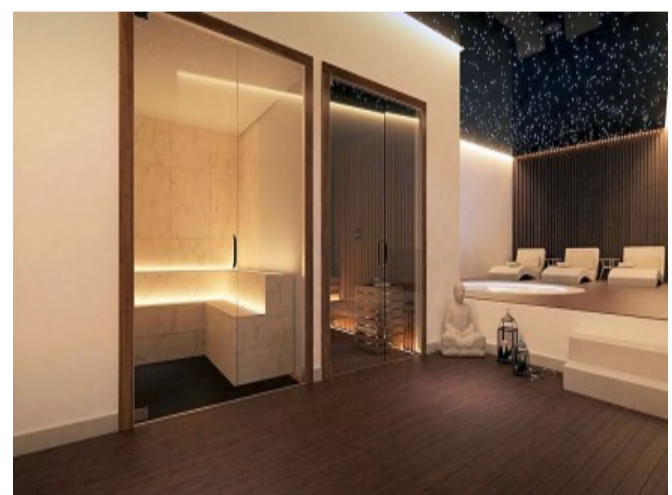

3 Bed Property For Residential in Málaga

La Duquesa

- aire acondicionado
- terraza
- piscina comunitaria
- obra nueva
- vistas al mar
- solárium
- Jacuzzi
- gimnasio
- ventanas climalit
- plaza garaje incluida
- parking

€364,800

Ref: R3534610

Telephone: +351 213 471 603
Email: info@portugalhomes.com

Avenida da Liberdade 67B, 5th Floor, 1250-140 Lisboa, Portugal Licence AMI - 14414 | APEMIP 5940

Property Description

GREAT OPPORTUNITY!, DIRECT TREATMENT WITH THE PROMOTER, WITHOUT COMMISSIONS. It is an impressive development of two and three bedroom homes of contemporary aesthetics. The houses are facing south, which gives them exceptional sunshine and magnificent views, all of them have large terraces and private parking spaces and storage rooms. Swimming pools for adults and children with saline chlorination, snack bar near the swimming pools, children's recreation area, spaces to relax practicing yoga or tai-chi or simply enjoy the sunset. This incredible offer of leisure spaces is completed by a complete fitness area, spa area with sauna, Turkish bath and jacuzzi, children's recreation area, picnic space, leisure room and extensive landscaped areas of tropical inspiration with careful landscaping, In addition, as an owner, you will also enjoy the benefits of discounted membership in local golf courses and elegant beach clubs, as well as restaurants and bars in the area through the residents card. Book your favorite table or departure time using the concierge service available to residents.