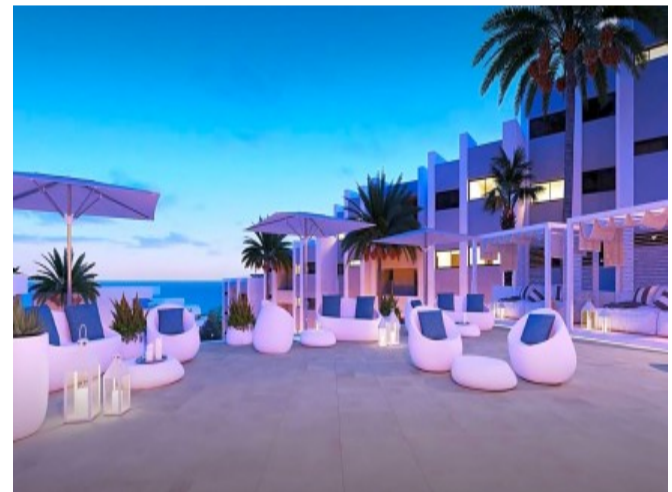

3 Bed Property For Residential in Málaga

La Duquesa

- aire acondicionado
- terraza
- piscina comunitaria
- obra nueva
- vistas al mar
- solárium
- Jacuzzi
- gimnasio
- ventanas climalit
- plaza garaje incluida
- parking

€364,800

Ref: R3534610

Telephone: +351 213 471 603
Email: info@portugalhomes.com

Avenida da Liberdade 67B, 5th Floor, 1250-140 Lisboa, Portugal Licence AMI - 14414 | APEMIP 5940

Property Description

GREAT OPPORTUNITY!, DIRECT TREATMENT WITH THE PROMOTER, WITHOUT COMMISSIONS. It is an impressive development of two and three bedroom homes of contemporary aesthetics. The houses are facing south, which gives them exceptional sunshine and magnificent views, all of them have large terraces and private parking spaces and storage rooms. Swimming pools for adults and children with saline chlorination, snack bar near the swimming pools, children's recreation area, spaces to relax practicing yoga or tai-chi or simply enjoy the sunset. This incredible offer of leisure spaces is completed by a complete fitness area, spa area with sauna, Turkish bath and jacuzzi, children's recreation area, picnic space, leisure room and extensive landscaped areas of tropical inspiration with careful landscaping, In addition, as an owner, you will also enjoy the benefits of discounted membership in local golf courses and elegant beach clubs, as well as restaurants and bars in the area through the residents card. Book your favorite table or departure time using the concierge service available to residents.

Property Features

aire acondicionado	vistas al mar	ventanas climalit
terraza	solárium	plaza garaje incluida
piscina comunitaria	Jacuzzi	parking
obra nueva	gimnasio	garaje
cocina equipada	ascensor	armarios empotrados
ático	orientación sur	