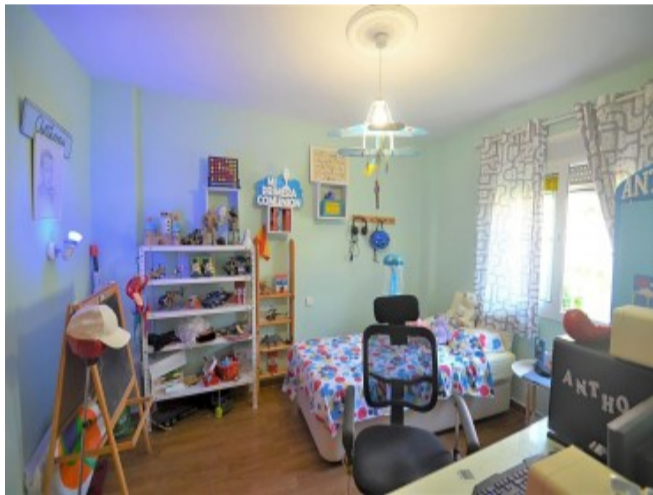

€698,000

Ref: R3517651

Telephone: +351 213 471 603
Email: info@portugalhomes.com

Avenida da Liberdade 67B, 5th Floor, 1250-140 Lisboa, Portugal Licence AMI - 14414 | APEMIP 5940

Property Description

A charming villa in an elevated position, with stunning views of mountains and the Mediterranean Sea across to Gibraltar and Africa, is offered for sale in the sought after and quiet area of Seghers, Estepona. A lively resort town on the Costa del Sol with beautiful beaches and Moorish architecture, Estepona has a fantastic micro-climate with around 320 days of sunshine a year. Excellent location, close to the town center, nearby schools, restaurants and the beautiful 'Playa del Cristo' is just a short five minute walk from the port. It is also served by a local bus route. The property is in good condition. The accommodation is arranged on one level making it very comfortable with a nice size swimming pool next to the terrace, very private and south facing. Good size car park. Some storage under the property.